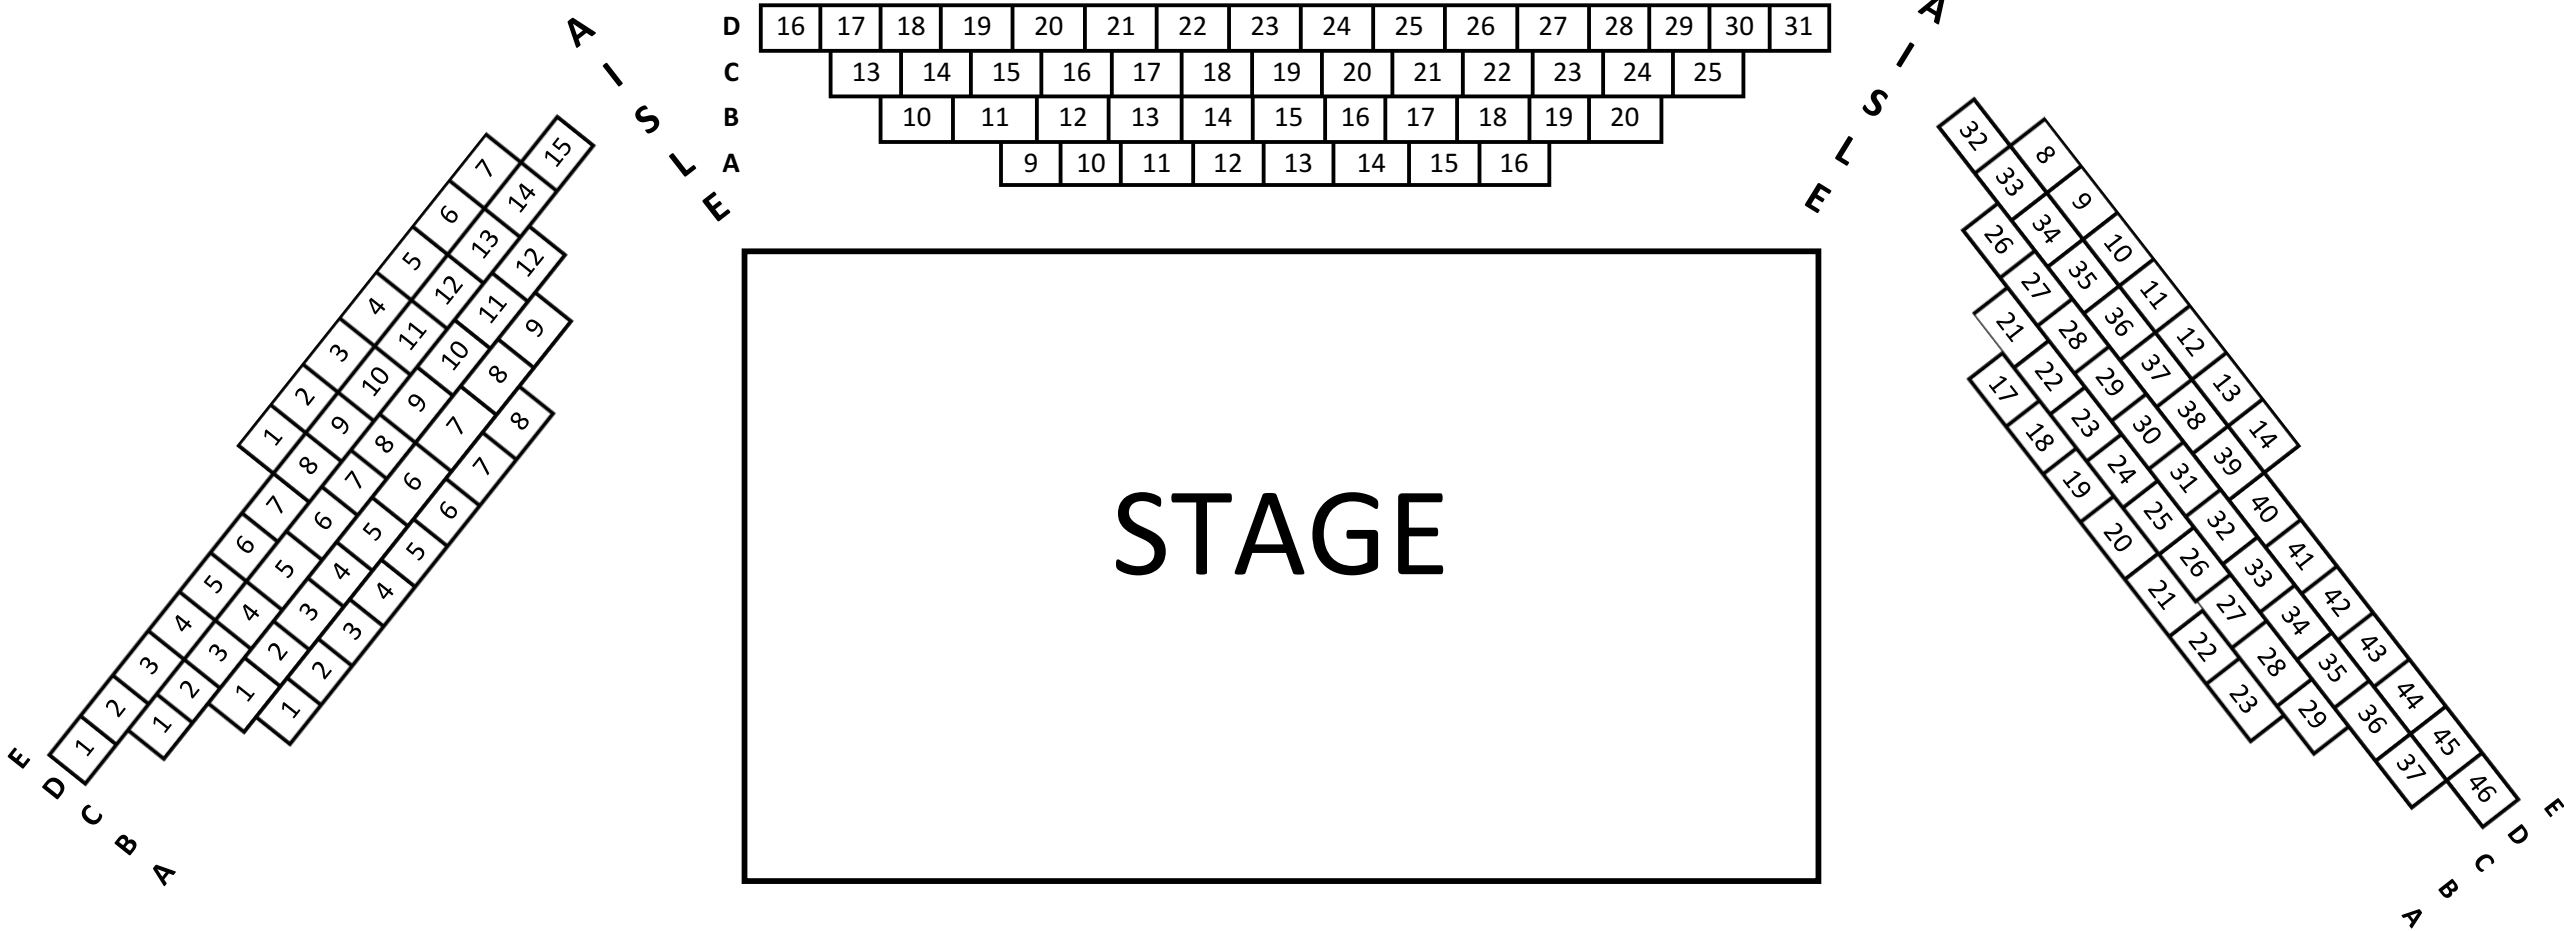

**CHONG YEUT MING CULTURAL CENTRE**

**Studio Theatre 303**

**SEATING PLAN**

TOTAL 148 SEATS

LAST UPDATE: JULY 2016