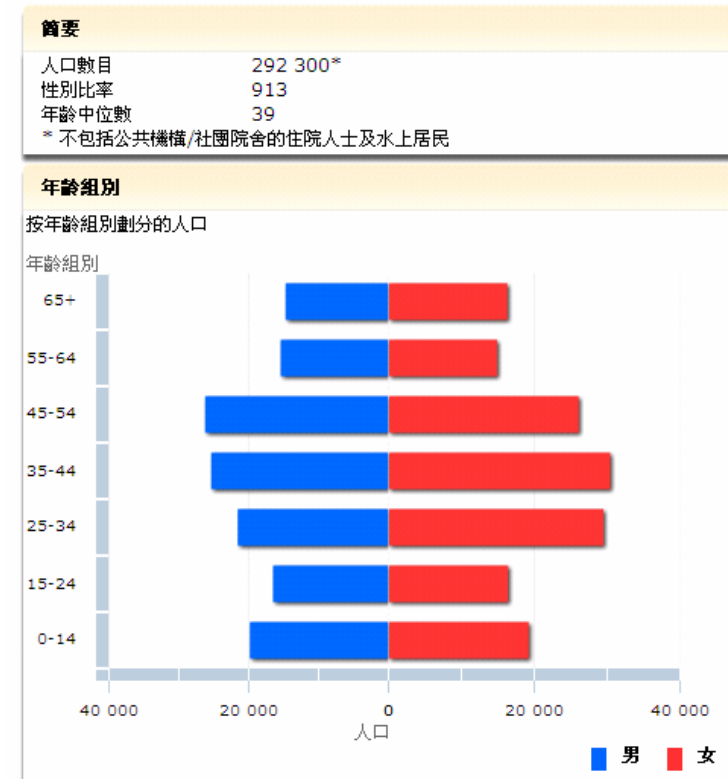

Sponsored by Lions Club of Tuen Mun

屯門青年獅子會

LEO CLUB OF TUEN MUN

Since 1993

Appendix 3

葵青

資料來源：綜合住戶統計調查

荃灣