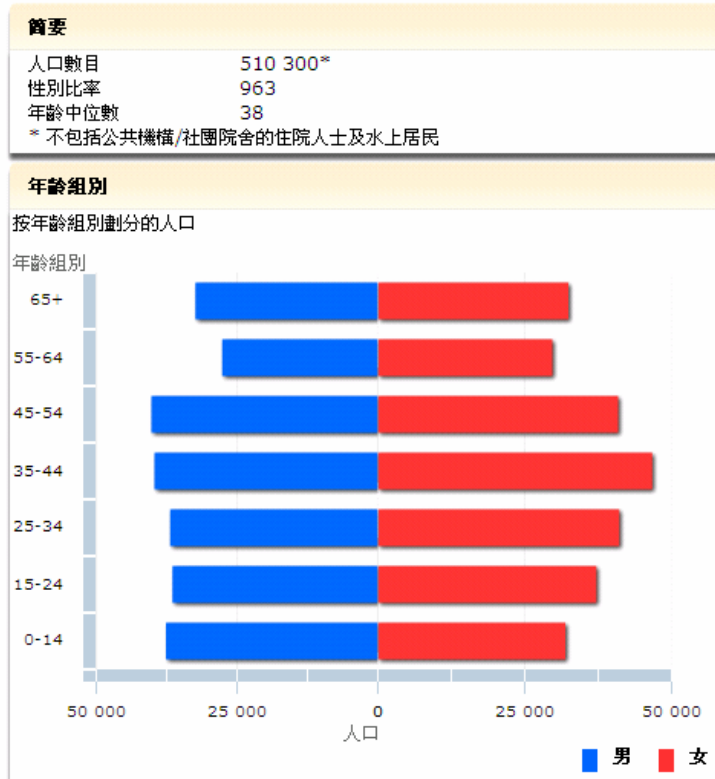

Sponsored by Lions Club of Tuen Mun

屯門青年獅子會

LEO CLUB OF TUEN MUN

Since 1993

Appendix 3

葵青

資料來源：綜合住戶統計調查

荃灣