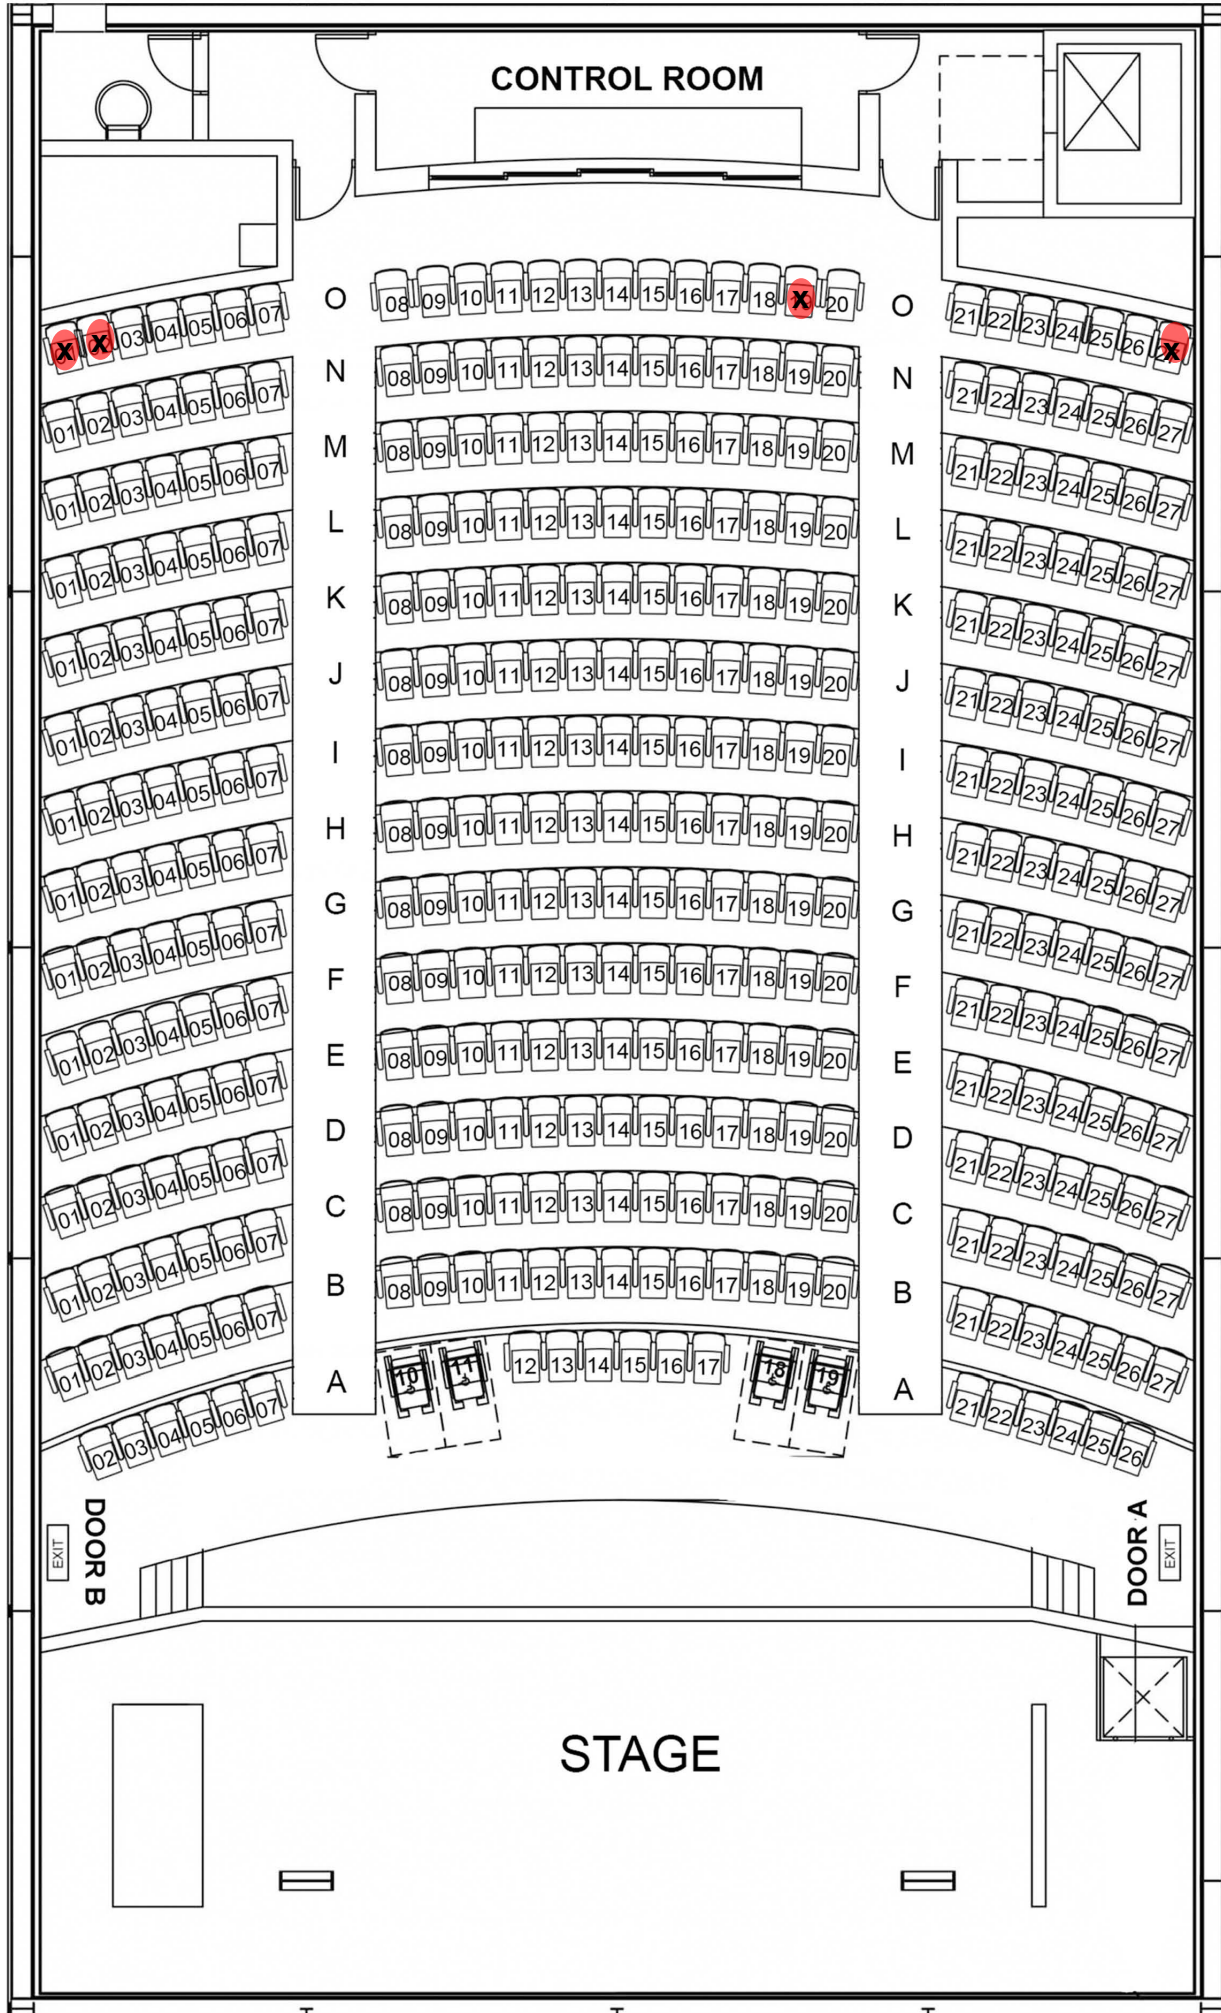

CYMCC Yuet Ming Auditorium Seating Plan

莊月明文化中心 月明劇院 座位表

A  WHEEL CHAIR SEATS

TOTAL 392 SEATS