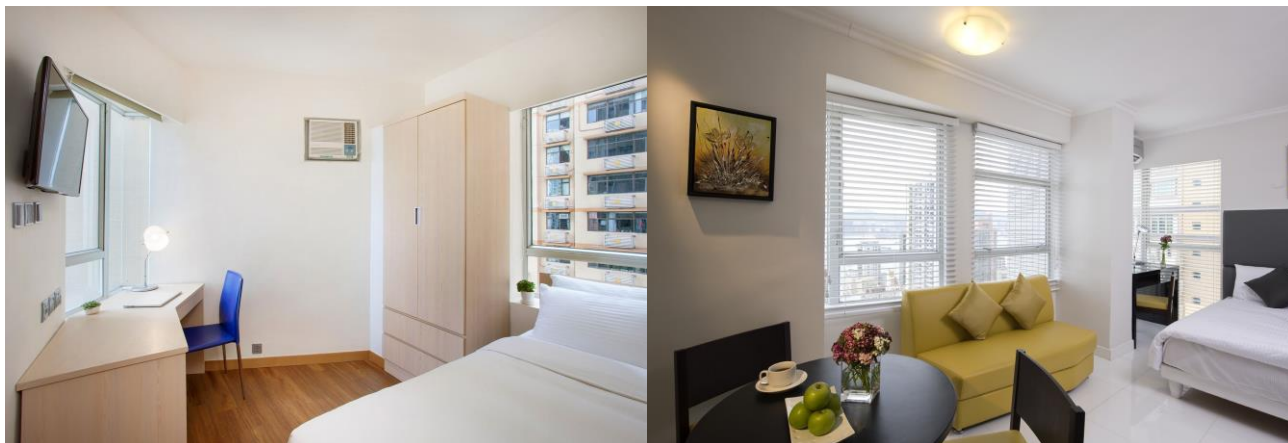

## *The University of Hong Kong Special Offer 2021*

**Valid until 31 Dec 2021**

<b><u>Room Type</u></b>	<b><u>Monthly Rate</u></b>
<i>Studio (Size: 142' -164' sq. ft.)</i>	<i>HK\$12,000 up</i>
<i>New Renovated Studio (Size: 142' -164' sq. ft.)</i>	<i>HK\$13,500 up</i>
<i>The Simplex with kitchenette (Size: 251' - 306' sq. ft.)</i>	<i>HK\$19,000 up</i>